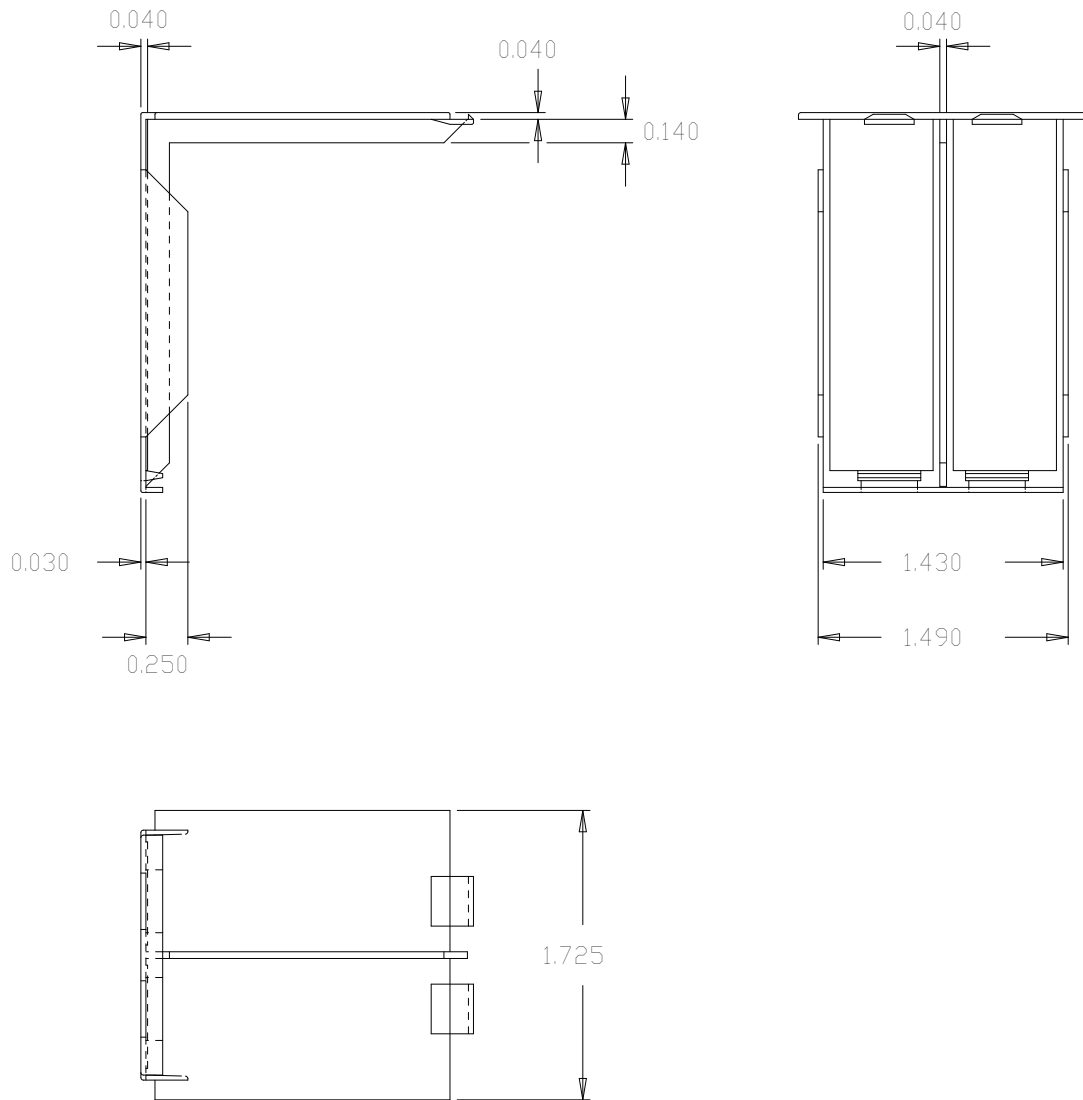

Part No. A02910
29 x 1" 'A' Range Extra Wide
Full Insulation Cover

Dimensions in inches.